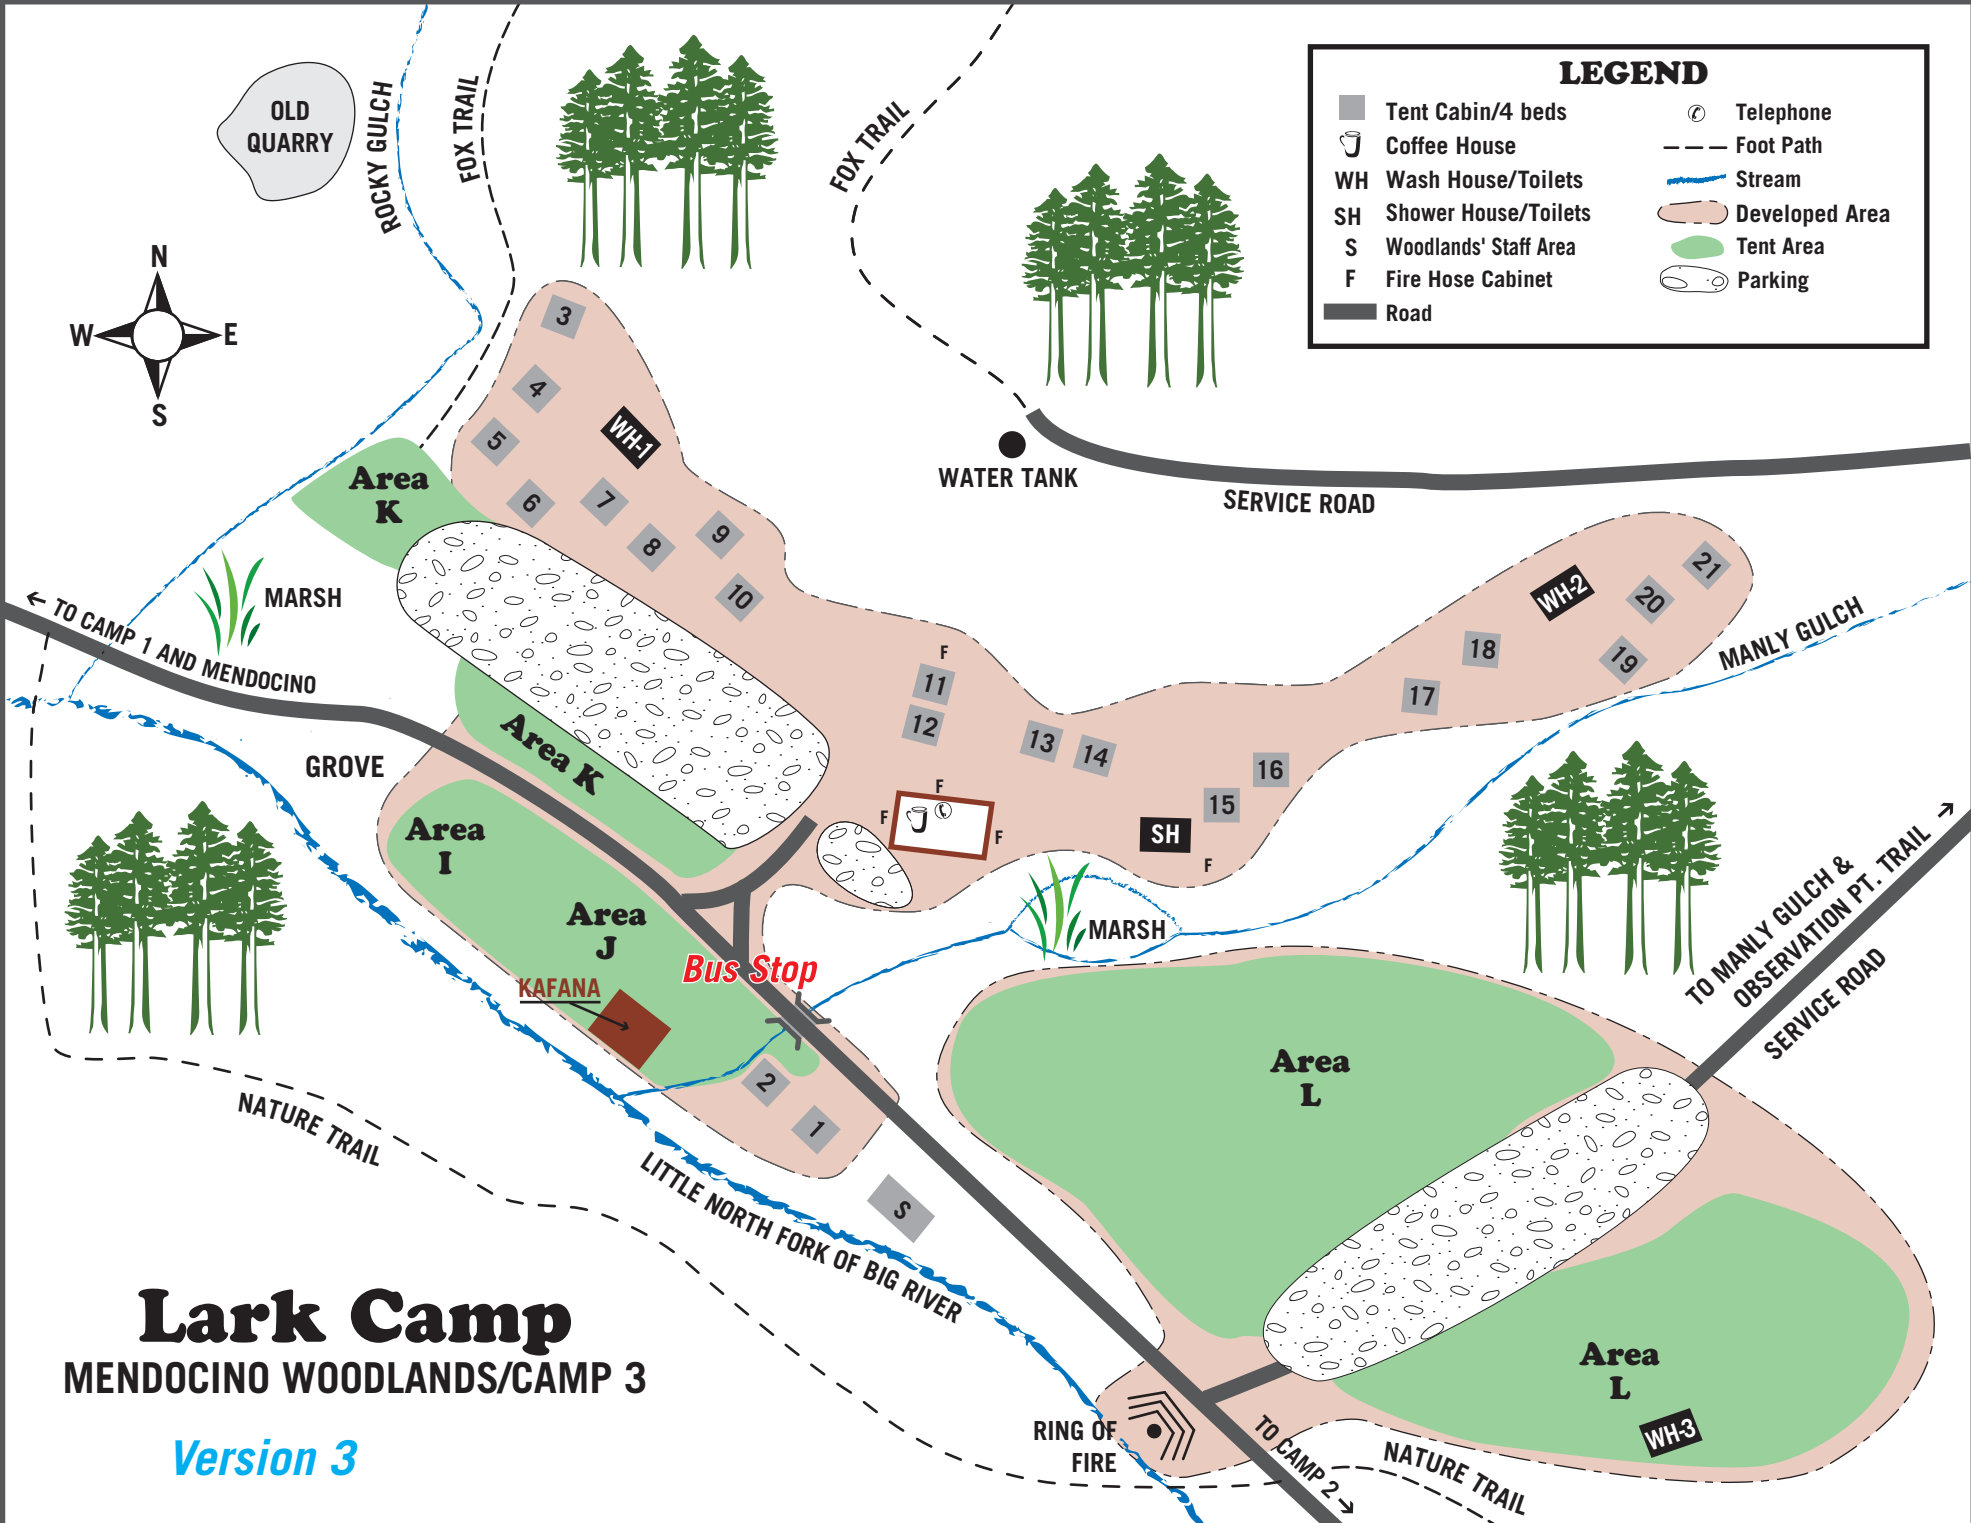

LEGEND			
	Tent Cabin/4 beds		Telephone
	Coffee House		Foot Path
	Wash House/Toilets		Stream
	Shower House/Toilets		Developed Area
	Woodlands' Staff Area		Tent Area
	Fire Hose Cabinet		Parking
	Road		

Lark Camp

MENDOCINO WOODLANDS/CAMP 3

Version 3